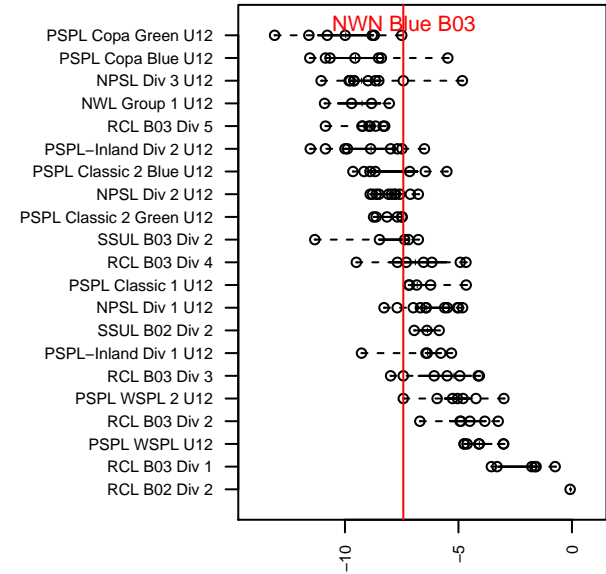

**attack and defense rating
relative to others at age
and all opponents in last 13 months**