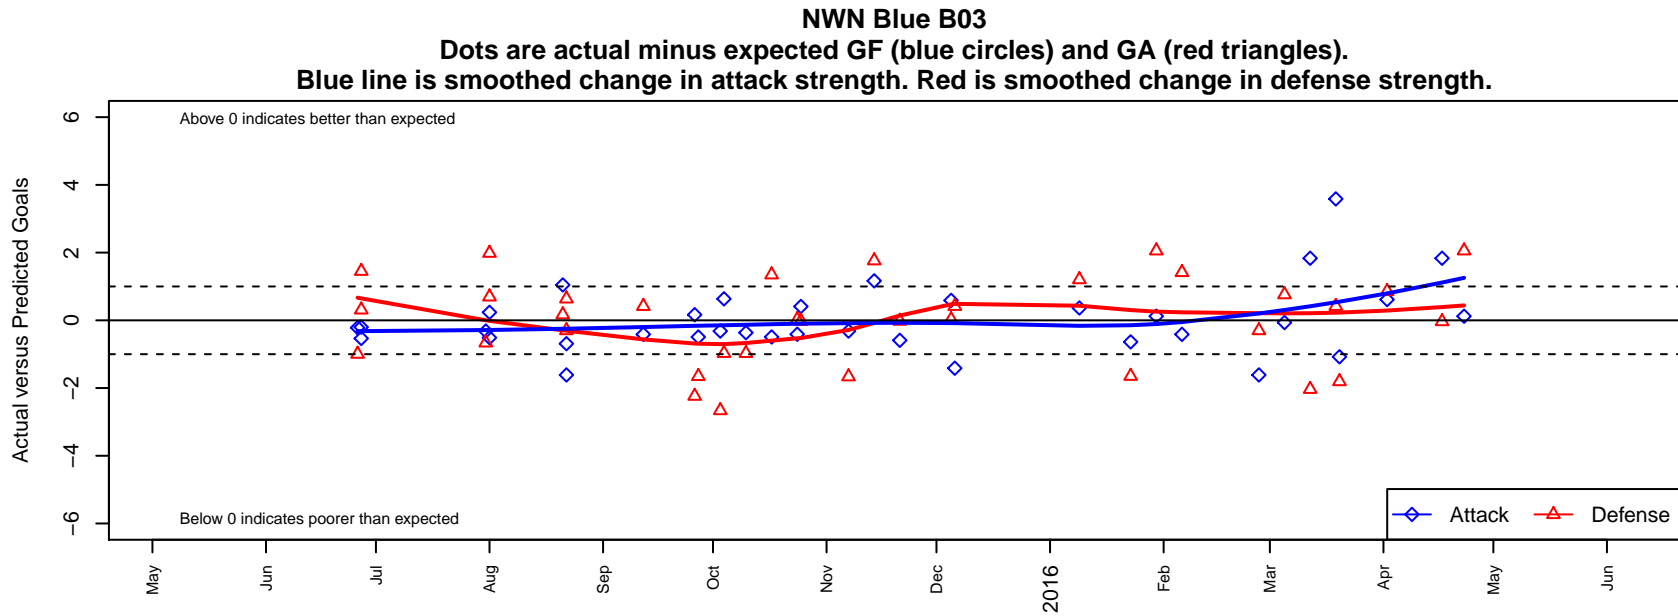

**attack and defense variance (black dot)
relative to other teams
and top 10 in region**

**attack and defense rating
relative to others at age
and all opponents in last 13 months**

NWN Blue B03

NW Nationals
Mountlake Terrace, WA
B03 total strength=507
attack=0.38 defense=0.35
fall league = RCL B03 Div 3
spr league = Win RCL B03 Div 4

alt names used:
27 NWN B03 Blue
NORTHWEST NATIONALS B03 BLUE (WA)
NORTHWEST NATIONALS B03 BLUE (WA)
NWN B03 B Blue
NWN B03 B Blue
NWN B03 B Blue

Venues played:
2015 Baker Blast Premier U12
2015 WA Rush Cup B12 Silver U12
2015 REDAPT Cup Silver U12
2015 RCL B03 Div 3
2015 Win RCL B03 Div 4
2015 WYS Presidents Cup B03 Division 2